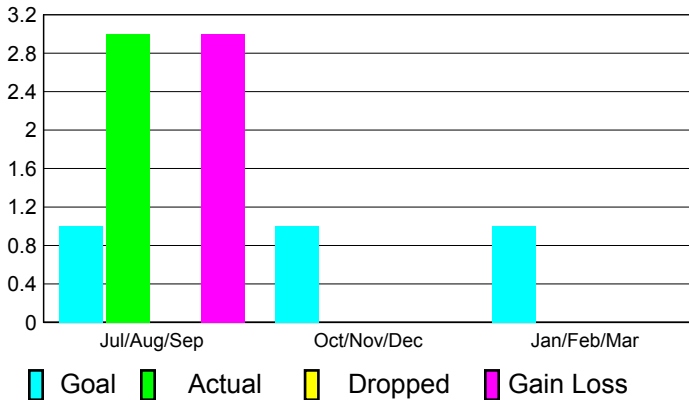

2010-2011 GMT Reports for District (or Undistricted) **District 8 O**

GMT: **JOHN 'JACK' R FERGUSON**

Location: **LOUISIANA**

GMT CA: **1**

CLUBS

**Club Results
2010-2011**

**Clubs
2009-2010**

Month	New Club Goal	Actual New Clubs	Actual Dropped Clubs	Gain/Loss of Clubs	Gain/Loss of Clubs
Jul/Aug/Sep	1	3	0	3	0
Oct/Nov/Dec	1	0	0	0	0
Jan/Feb/Mar	1	0	0	0	0
Totals	3	3	0	3	0

Club Results 2010-2011

Goal, New, Dropped, Gain/Loss

Comparison of Club Gain/Loss

Current Year Compared to the Previous Year

YTD Status Quo Clubs 2010-2011

Status Quo Clubs Compared to Status Quo Members

MEMBERSHIP