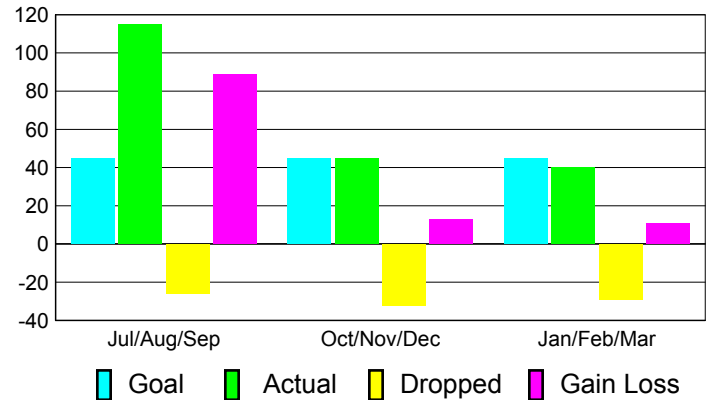

Membership Results 2010-2011

Goal, New, Dropped, Gain/Loss

Comparison of Membership Gain/Loss

Current Year Compared to the Previous Year